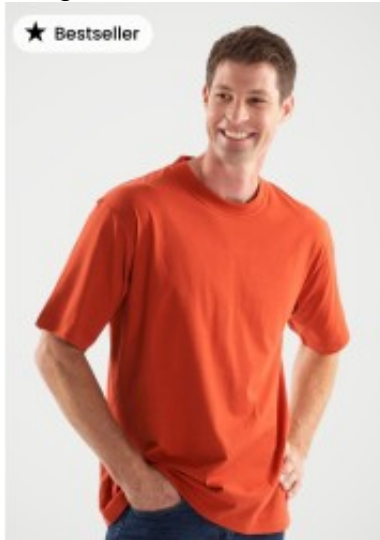

Product Details

Image :

Name : 1HT - 100% Cotton JB's Adult Tee

Description :

- Classic fit
- 100% Cotton for 100% comfort
- JB's Shape Staying elastane rib crew neck
- 13% marle and snow marle: Cotton/Viscose blend
- Denim Graphite Army marle: Cotton/Polyester
- Charcoal Grey Marle: Polyester/Cotton
- Self-fabric tape on inside of neck and shoulders for improved stability
- Heavy 190gsm ring spun Jersey knit fabric
- Twin needle double stitched seams
- Complies with Standard AS/NZS 4399:2017 for UPF Protection
- Vertical side seams minimise twist in the tee's body

Model : 1HT

Brand : JBS Wear

Size : 2XS, XS, S, M, L, XL, 2XL, 3XL

Colours : Junior Navy, Snow Marle, Army, Light Blue, Kelly Green, Gunmetal, Army Marle, Maroon, Black, Ochre, Bottle, Navy, Red, Yellow, Charcoal Marle, Orange, Denim Marle, White, Grey Marle, Purple, Sky Blue, Gold, 13% Marle, Aqua, Graphite Marle, Steel, Pea Green, Hot Pink, Jade, Indigo, Blue Duck, Royal, Lime, Bone