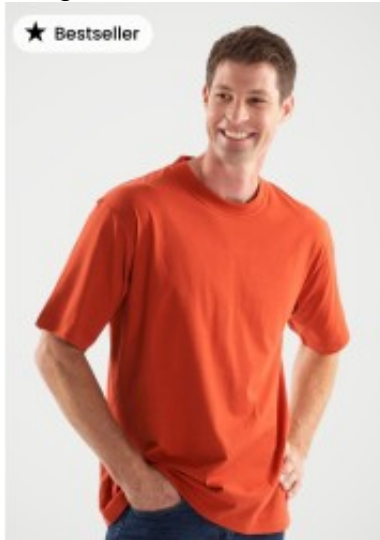

Product Details

Image :

Name : 1HT - 100% Cotton JB's Adult Tee

Description :

- Classic fit
- 100% Cotton for 100% comfort
- JB's Shape Staying elastane rib crew neck
- 13% marle and snow marle: Cotton/Viscose blend
- Denim Graphite Army marle: Cotton/Polyester
- Charcoal Grey Marle: Polyester/Cotton
- Self-fabric tape on inside of neck and shoulders for improved stability
- Heavy 190gsm ring spun Jersey knit fabric
- Twin needle double stitched seams
- Complies with Standard AS/NZS 4399:2017 for UPF Protection
- Vertical side seams minimise twist in the tee's body

Model : 1HT

Brand : JBS Wear

Size : 2XS, XS, S, M, L, XL, 2XL, 3XL

Colours : Purple, Denim Marle, White, Grey Marle, Aqua, Graphite Marle, Sky Blue, Gold, 13% Marle, Indigo, Steel, Pea Green, Hot Pink, Jade, Blue Duck, Royal, Lime, Bone, Light Blue, Junior Navy, Snow Marle, Army, Maroon, Kelly Green, Gunmetal, Army Marle, Navy, Black, Ochre, Bottle, Orange, Red, Yellow, Charcoal Marle