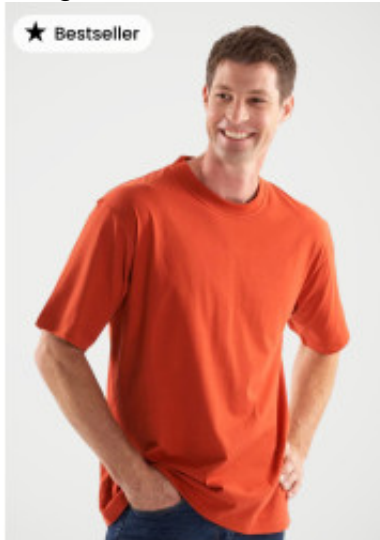

Product Details

Image :

Name : 100% Cotton JB's Adult Tee

Description :

- Classic fit
- 100% Cotton for 100% comfort
- JB's Shape Staying elastane rib crew neck
- 13% marle and snow marle: Cotton/Viscose blend
- Denim Graphite Army marle: Cotton/Polyester
- Charcoal Grey Marle: Polyester/Cotton
- Self-fabric tape on inside of neck and shoulders for improved stability
- Heavy 190gsm ring spun Jersey knit fabric
- Twin needle double stitched seams
- Complies with Standard AS/NZS 4399:2017 for UPF Protection
- Vertical side seams minimise twist in the tee's body

Model : 1HT

Brand : JBS Wear

Size : 2XS, XS, S, M, L, XL, 2XL, 3XL

Colours : Aqua, Purple, Denim Marle, White, Grey Marle, Indigo, Graphite Marle, Sky Blue, Gold, 13% Marle, Jade, Dark Red, Steel, Pea Green, Hot Pink, Bone, Blue Duck, Royal, Lime, Light Blue, Junior Navy, Snow Marle, Army, Maroon, Kelly Green, Gunmetal, Army Marle, Navy, Black, Ochre, Bottle, Orange, Red, Yellow, Charcoal Marle