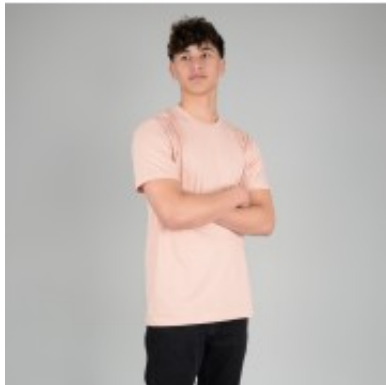

## Product Details

Image :

Name : Urban Collab Set Adult Tee-UCT180

Description :

\* 100% Cotton Single Jersey Knit 180GSM

\* Heathers: Please see fabric compositions - Heather Grey: 95% Cotton, 5% Viscose and Heather Dark Grey: 60% Cotton, 40% Polyester

\* Features Side seams and shoulder to shoulder neck tape for the perfect fit and comfort. Longer Length, and double needle hems

Model : UCT180

Brand : Premium Apparel

Size : XS, S, M, L, XL, 2XL, 3XL, 4XL, 5XL

Colours : Lilac, Stone Blue, Camel, Maroon, White, Champagne, Military Green, Yellow, Copper, Navy, Green, Dark Forest, Pistachio, Dusty Rose, Red, Alabaster, Heather Dark Grey, Royal, Black, Heather Grey, Heather Slate, Smoke, Blue Dusk