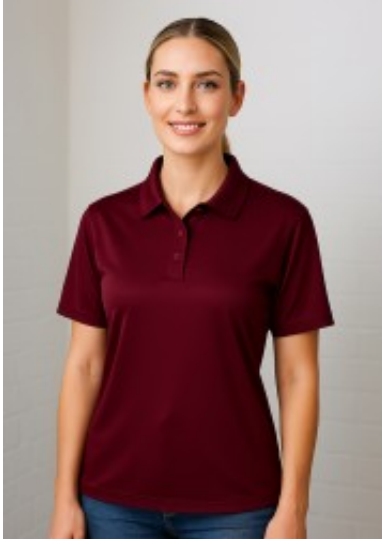

Product Details

Image :

Name : P200LS - Womens Balance Short Sleeve Polo

Description :

Model : P200LS

Brand : Biz Collection

Size : 6, 8, 10, 12, 14, 16, 18, 20, 22

Colours : Forest/White, Grey/Fluoro Lime, Black/White, Ash/Black, Grey/Cyan, Black/Red, Navy/Sky, Royal/White, Navy/Gold, Navy/White, Black/Gold